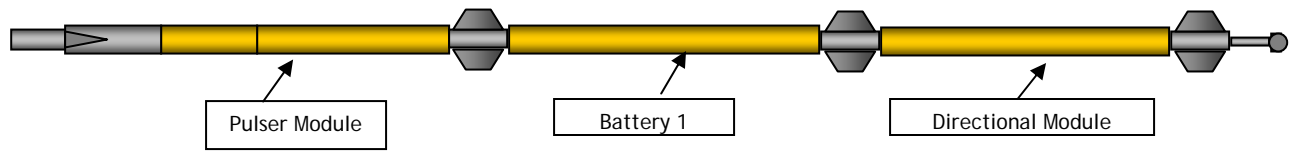

TOOL ASSEMBLIES

MUD PULSE

EM

SWD

Phone: 403-736-0424
 Fax: 403-726-2341
 E-mail: Sales@OilFieldGuidance.com
 Website: www.OilFieldGuidance.com

BOTTOM HOLE ASSEMBLIES

MUD PULSE

EM