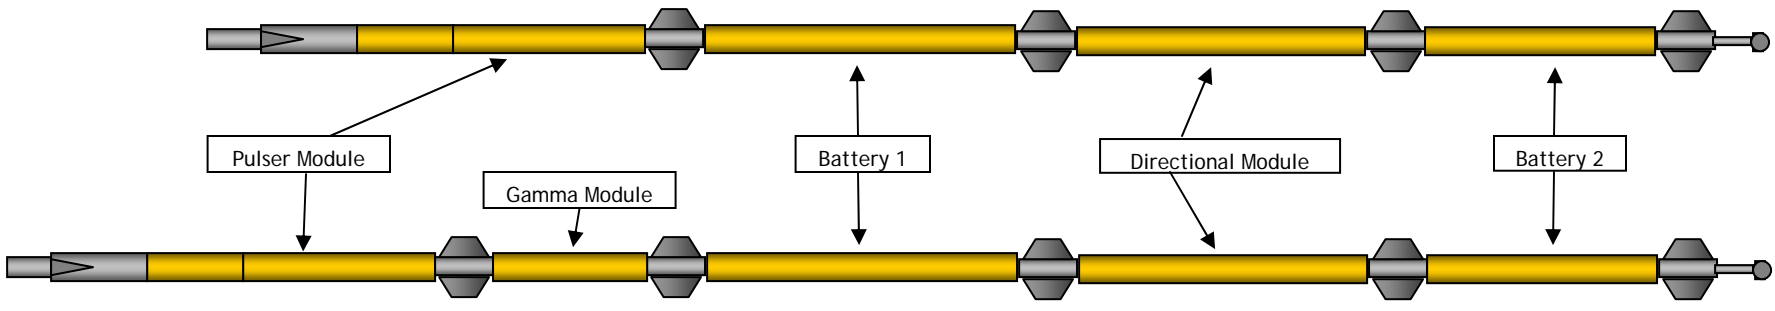

TOOL ASSEMBLIES

MUD PULSE

EM

SWD

Phone: 403-736-0424
 Fax: 403-726-2341
 E-mail: Sales@OilFieldGuidance.com
 Website: www.OilFieldGuidance.com

BOTTOM HOLE ASSEMBLIES

MUD PULSE

EM