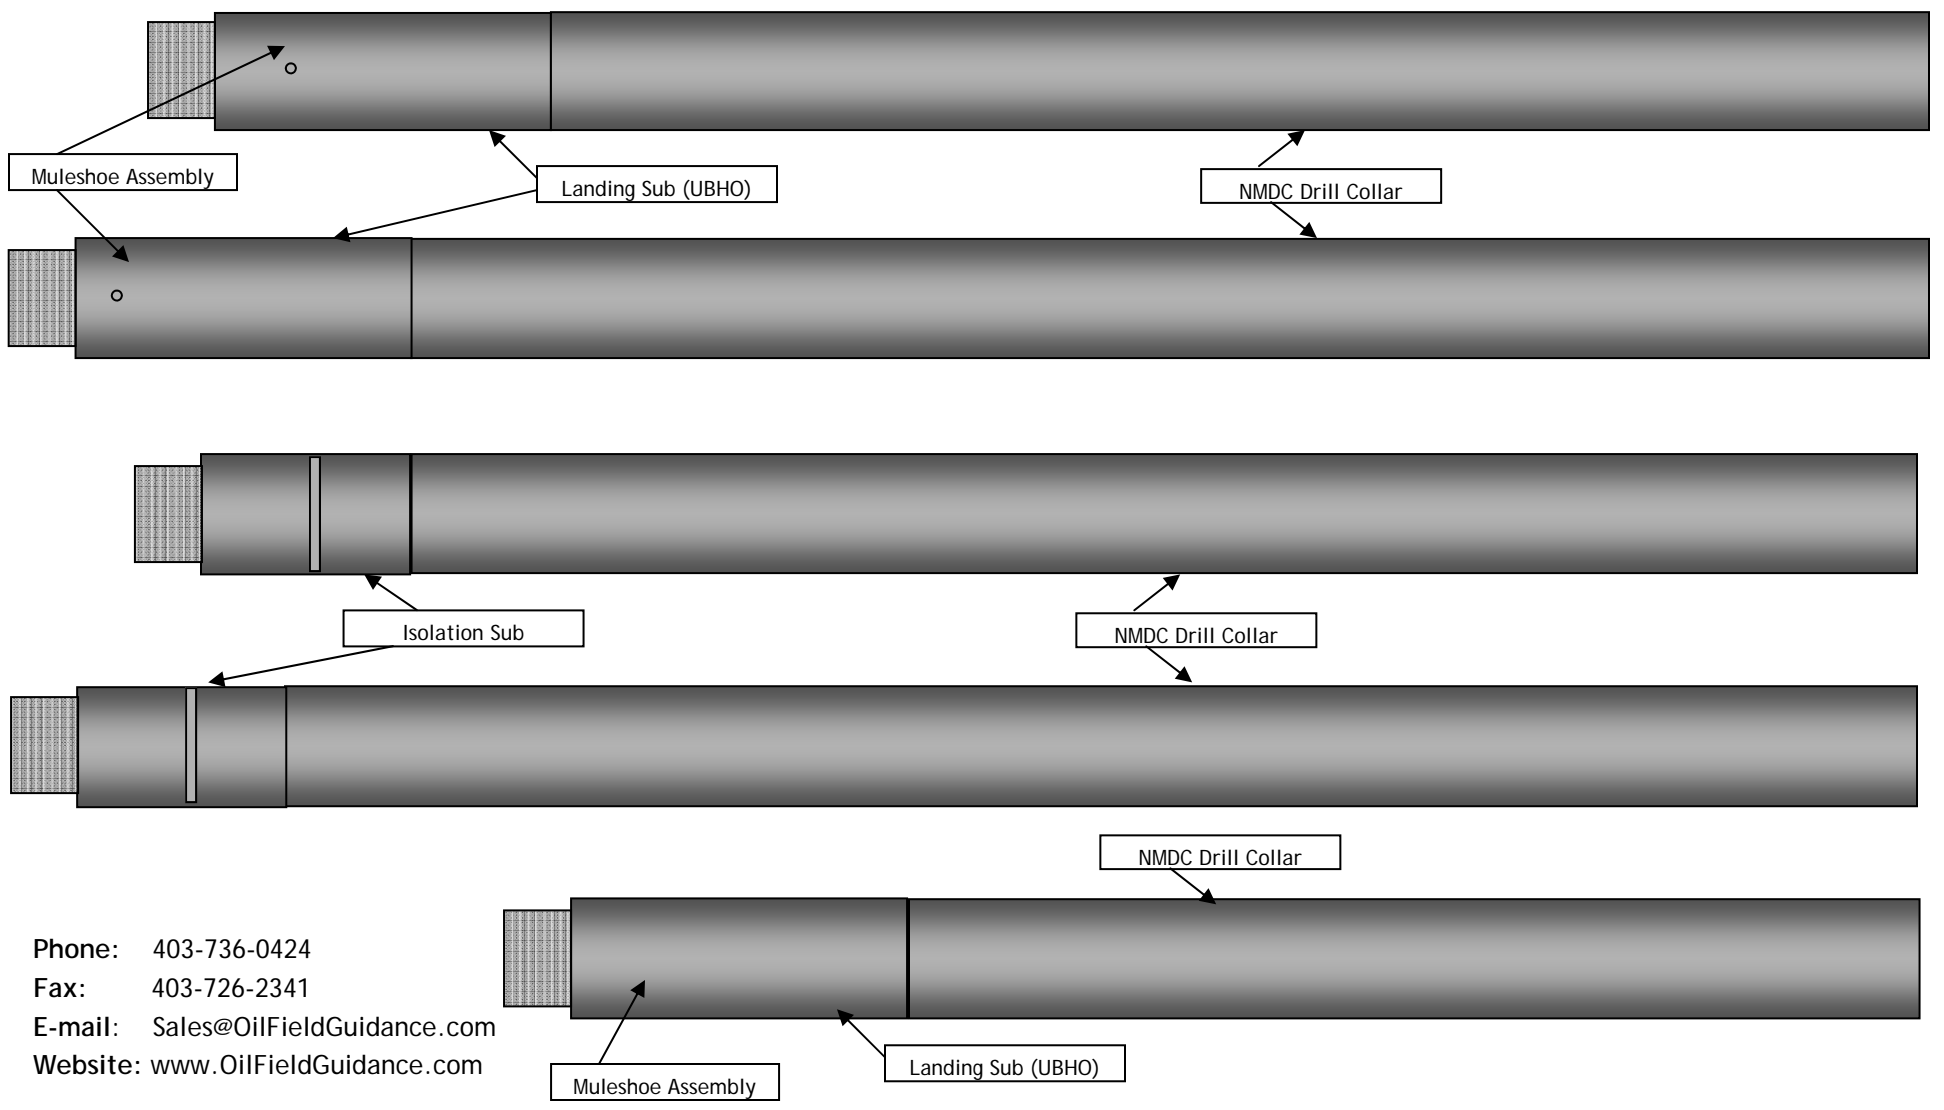

TOOL ASSEMBLIES

MUD PULSE

EM

SWD

Phone: 403-736-0424
 Fax: 403-726-2341
 E-mail: Sales@OilFieldGuidance.com
 Website: www.OilFieldGuidance.com

BOTTOM HOLE ASSEMBLIES

MUD PULSE

EM