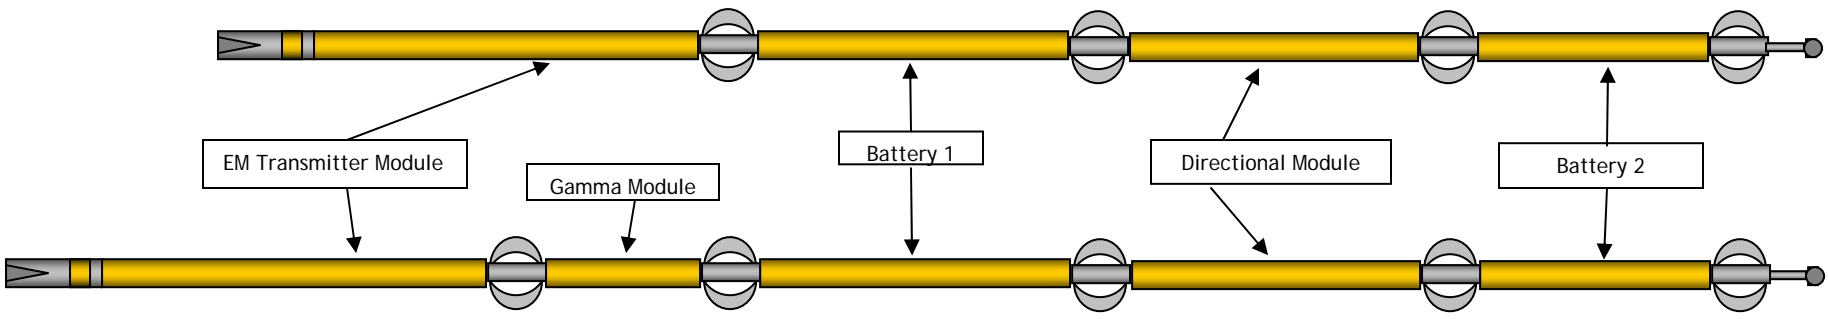

TOOL ASSEMBLIES

MUD PULSE

EM

SWD

Phone: 403-736-0424
 Fax: 403-726-2341
 E-mail: Sales@OilFieldGuidance.com
 Website: www.OilFieldGuidance.com

BOTTOM HOLE ASSEMBLIES

MUD PULSE

EM